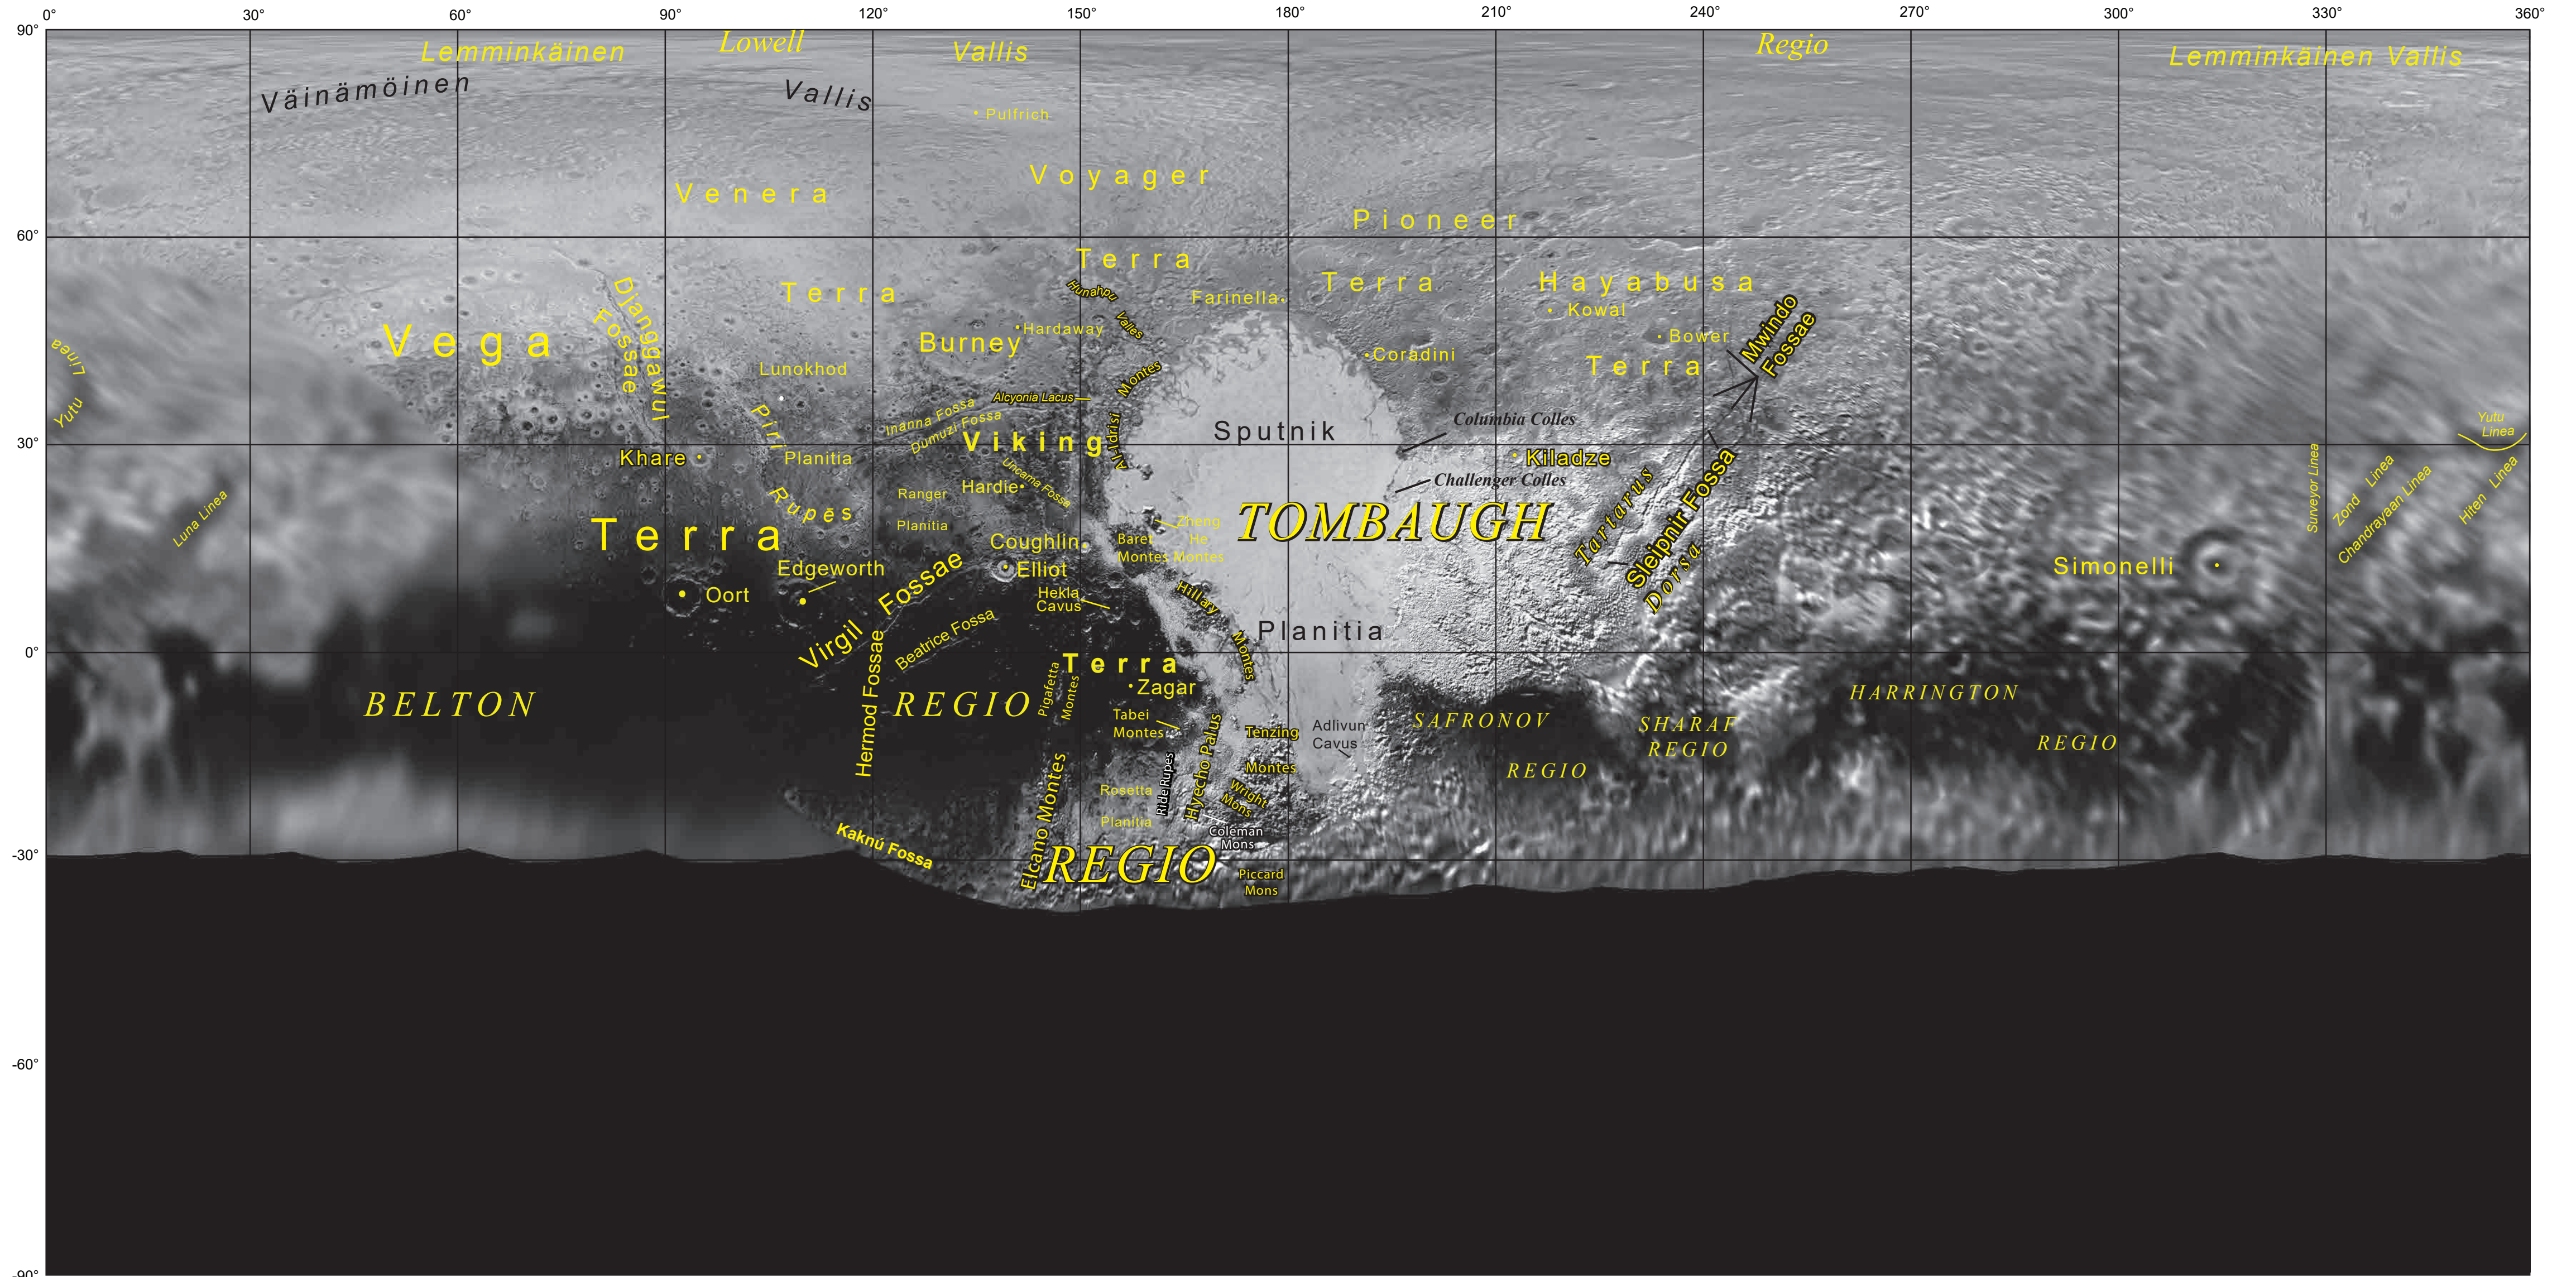

Pluto Nomenclature

Projection: Simple Cylindrical
Longitude: Positive East

Basemap credit:
NASA/Johns Hopkins University Applied Physics Laboratory/
Southwest Research Institute
Date of Last Nomenclature Update September 11, 2024