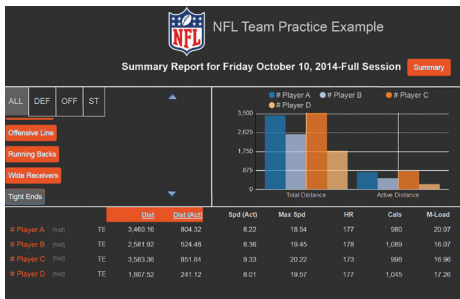

Solution Benefits

Athlete Performance

Zebra Sports is revolutionizing how scouts, coaches and trainers evaluate players. This solution allows trainers to keep athletes at peak performance by developing bespoke training plans based on individual metrics and fatigue thresholds. The proprietary software further enables NFL coaches to sync with official Game Day data and integrate it to quickly optimize training.