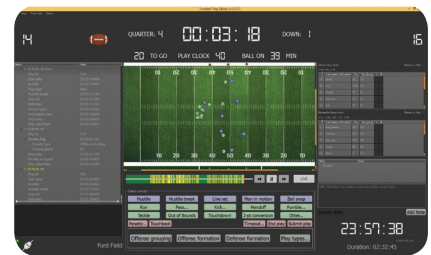

The data is instantly interpreted by media producers to create graphics for viewers across a variety of digital media channels and devices from jumbotrons to smart phones and tablets in real-time.

NFL Team Practice Example

Summary Report for Friday, January 2nd 2015

Player	Position	Yds	Yds/Att	TDs	Yds/Recep	TDs	Catch	Yds/Car
QB1	QB	238	3.98	2	1.90	2	0	0.00
QB2	QB	143	2.07	2	7.11	0	0	0.00
QB3	QB	172	3.02	2	7.00	0	0	0.00
RB1	RB	104	4.14	1	7.84	0	0	17.20
RB2	RB	108	3.04	1	7.56	0	0	14.16
RB3	RB	106	4.67	1	7.64	0	0	10.12
WR1	WR	151	3.70	1	7.00	0	0	16.76
WR2	WR	204	3.84	1	7.64	0	0	20.07
WR3	WR	148	3.88	1	7.80	0	0	14.48
TE1	TE	207	3.37	1	7.81	0	0	19.12
TE2	TE	148	3.70	1	7.07	0	0	11.48
OL1	OL	174	2.80	1	7.00	0	0	10.12
OL2	OL	175	3.38	1	7.00	0	0	14.48
OL3	OL	175	3.38	1	7.00	0	0	14.48
OL4	OL	147	2.45	1	7.00	0	0	10.12
OL5	OL	172	2.87	1	7.00	0	0	10.12

Zebra Sports Solutions generates a robust range of player metrics on proprietary software dashboards usable across a host of professional and consumer applications in real-time.