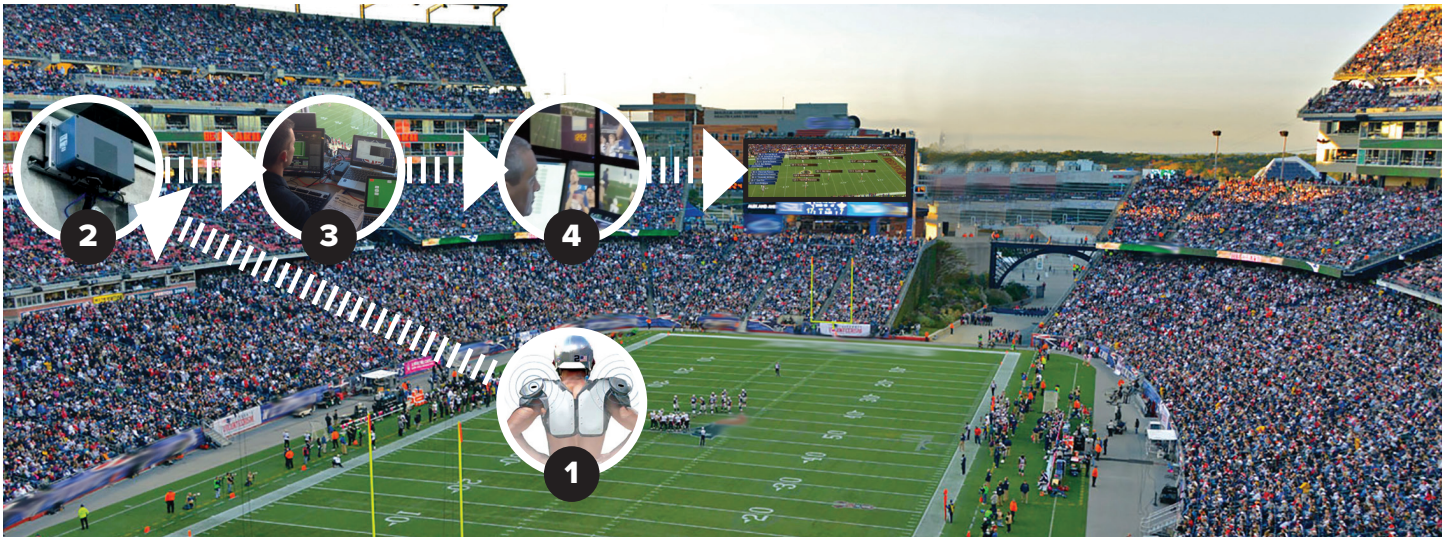

# ZEBRA Sports Solutions

Each player wears two nickel-sized sensors, one under each shoulder pad, that emit unique radio frequencies at 15 times per second.

Receivers mounted permanently between the upper and lower decks of the stadium read signals from all players on the field pinpointing a player's position, tracking speed, acceleration, and distance traveled in real-time.