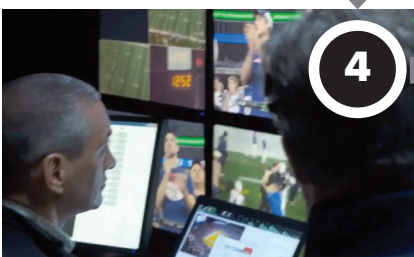

# ZEBRA Sports Solutions

Each player wears two nickel-sized sensors, one under each shoulder pad, that emit unique radio frequencies at 15 times per second.

Receivers mounted permanently between the upper and lower decks of the stadium read signals from all players on the field pinpointing a player's position, tracking speed, acceleration, and distance traveled in real-time.

Algorithms aggregate players' stats from the data and displays it on analytics software, which allows Zebra staff to add context to data in real-time.

The data is instantly interpreted by media producers to create graphics for viewers across a variety of digital media channels and devices from jumbotrons to smart phones and tablets in real-time.