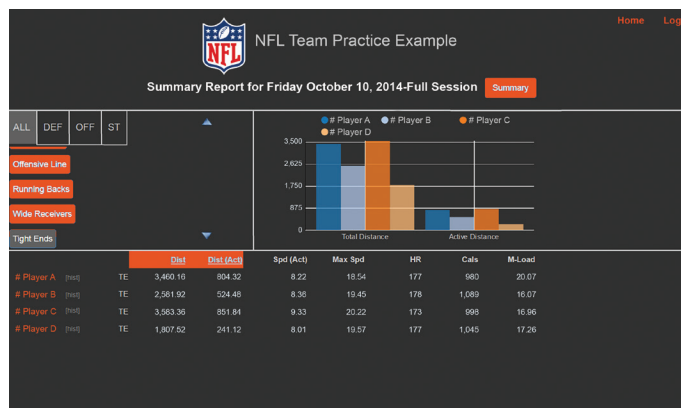

Zebra Sports Solutions generates a broad range of player metrics on proprietary software dashboards for ease in monitoring player performance.