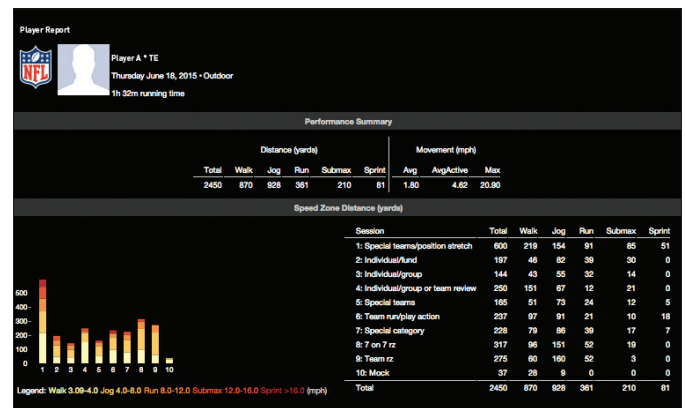

Applying Real-Time Data to GameDay, Practice and Training

Zebra's aggregated, precise player tracking and data analysis tools provide enhanced sports information via highly customized electronic feeds that meet the needs of our clientele. For football, revolutionary game day reporting and in-depth statistics augment complete play-by-play reporting.

GameDay

- Ability to generate player participation data in real-time.
- Ability to generate player groupings data in real-time.
- Ability to generate play formation and route running data.
- Ability to generate player speed data in real-time.
- Ability to generate player separation data in real-time.
- Ability to generate new distance stats / data in real-time: Total yards run in game, yards run before and after catch, yards run by quarter, for example – virtually an unlimited variety of relevant distance data in real-time.

Practice and Training Environments

- Ability for coaches to gain in-depth visibility in practices as never been seen and derive insights and develop action plans for players in real-time.
- Enhancement of trainers knowledge of player's practice and training regimes and ability to develop more insightful training programs in real-time.
- Insight for player personal management to better understand player development over the course of a season and career.
- All data can be dimensionalized in the following ways:
  - On per play, per session basis
  - Compare and contrast players and groups
  - Mark data based on actual practice schedule
  - Record play start and stop

Reportable Events