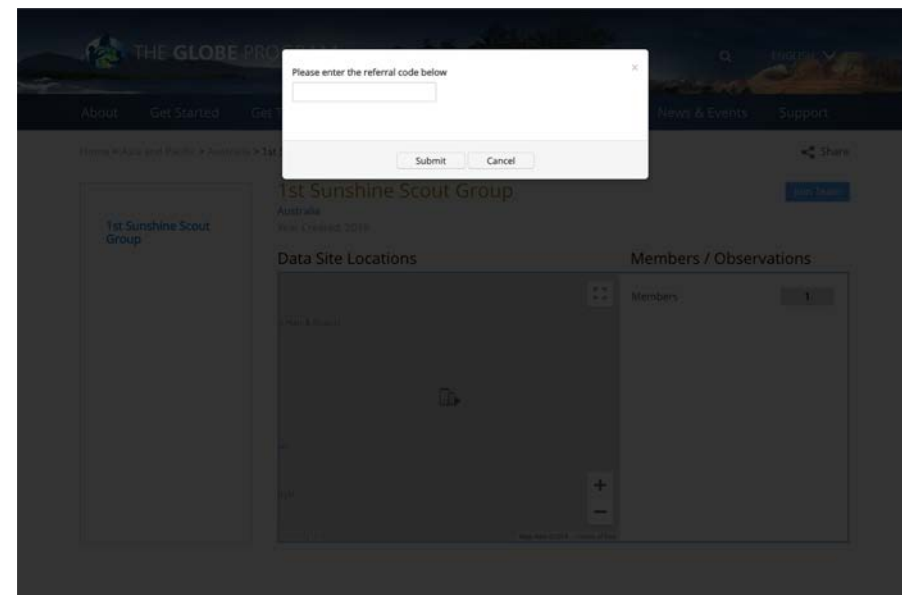

Join a Private GLOBE Team

- Get the team's referral code from the team manager
- Login to the GLOBE website
- Go to Teams
- Filter to show open teams
- Select the team name
- Click "Join Team"
  (only visible if you're logged in)
- Enter the team's referral code
- You will be added to the team and will see "Leave Team" on the team page