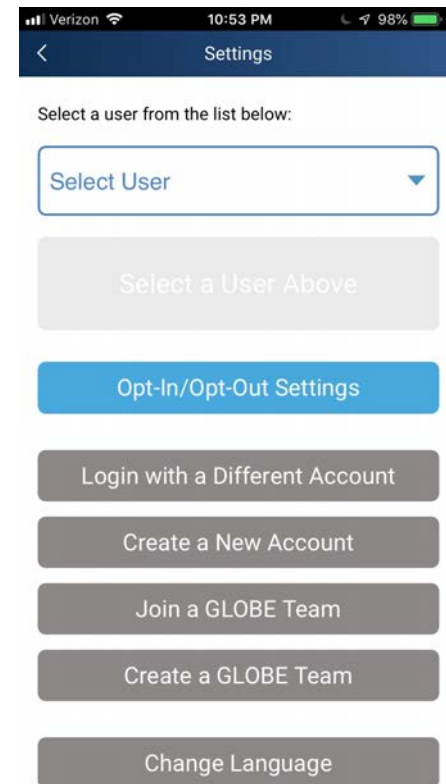

Join a GLOBE Team through the GO App