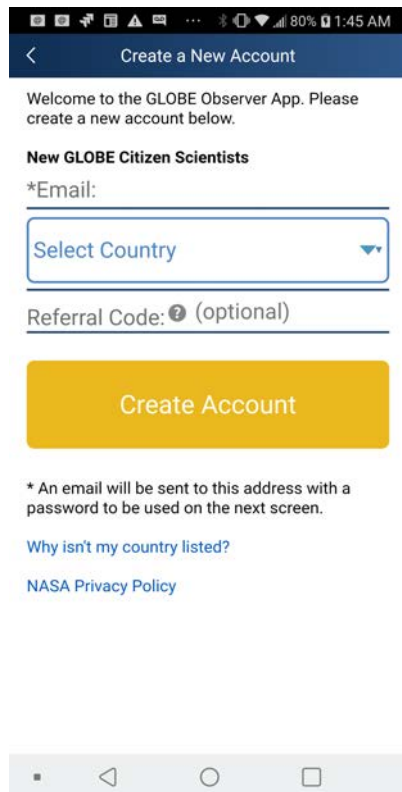

Join a GLOBE Team through the GO App