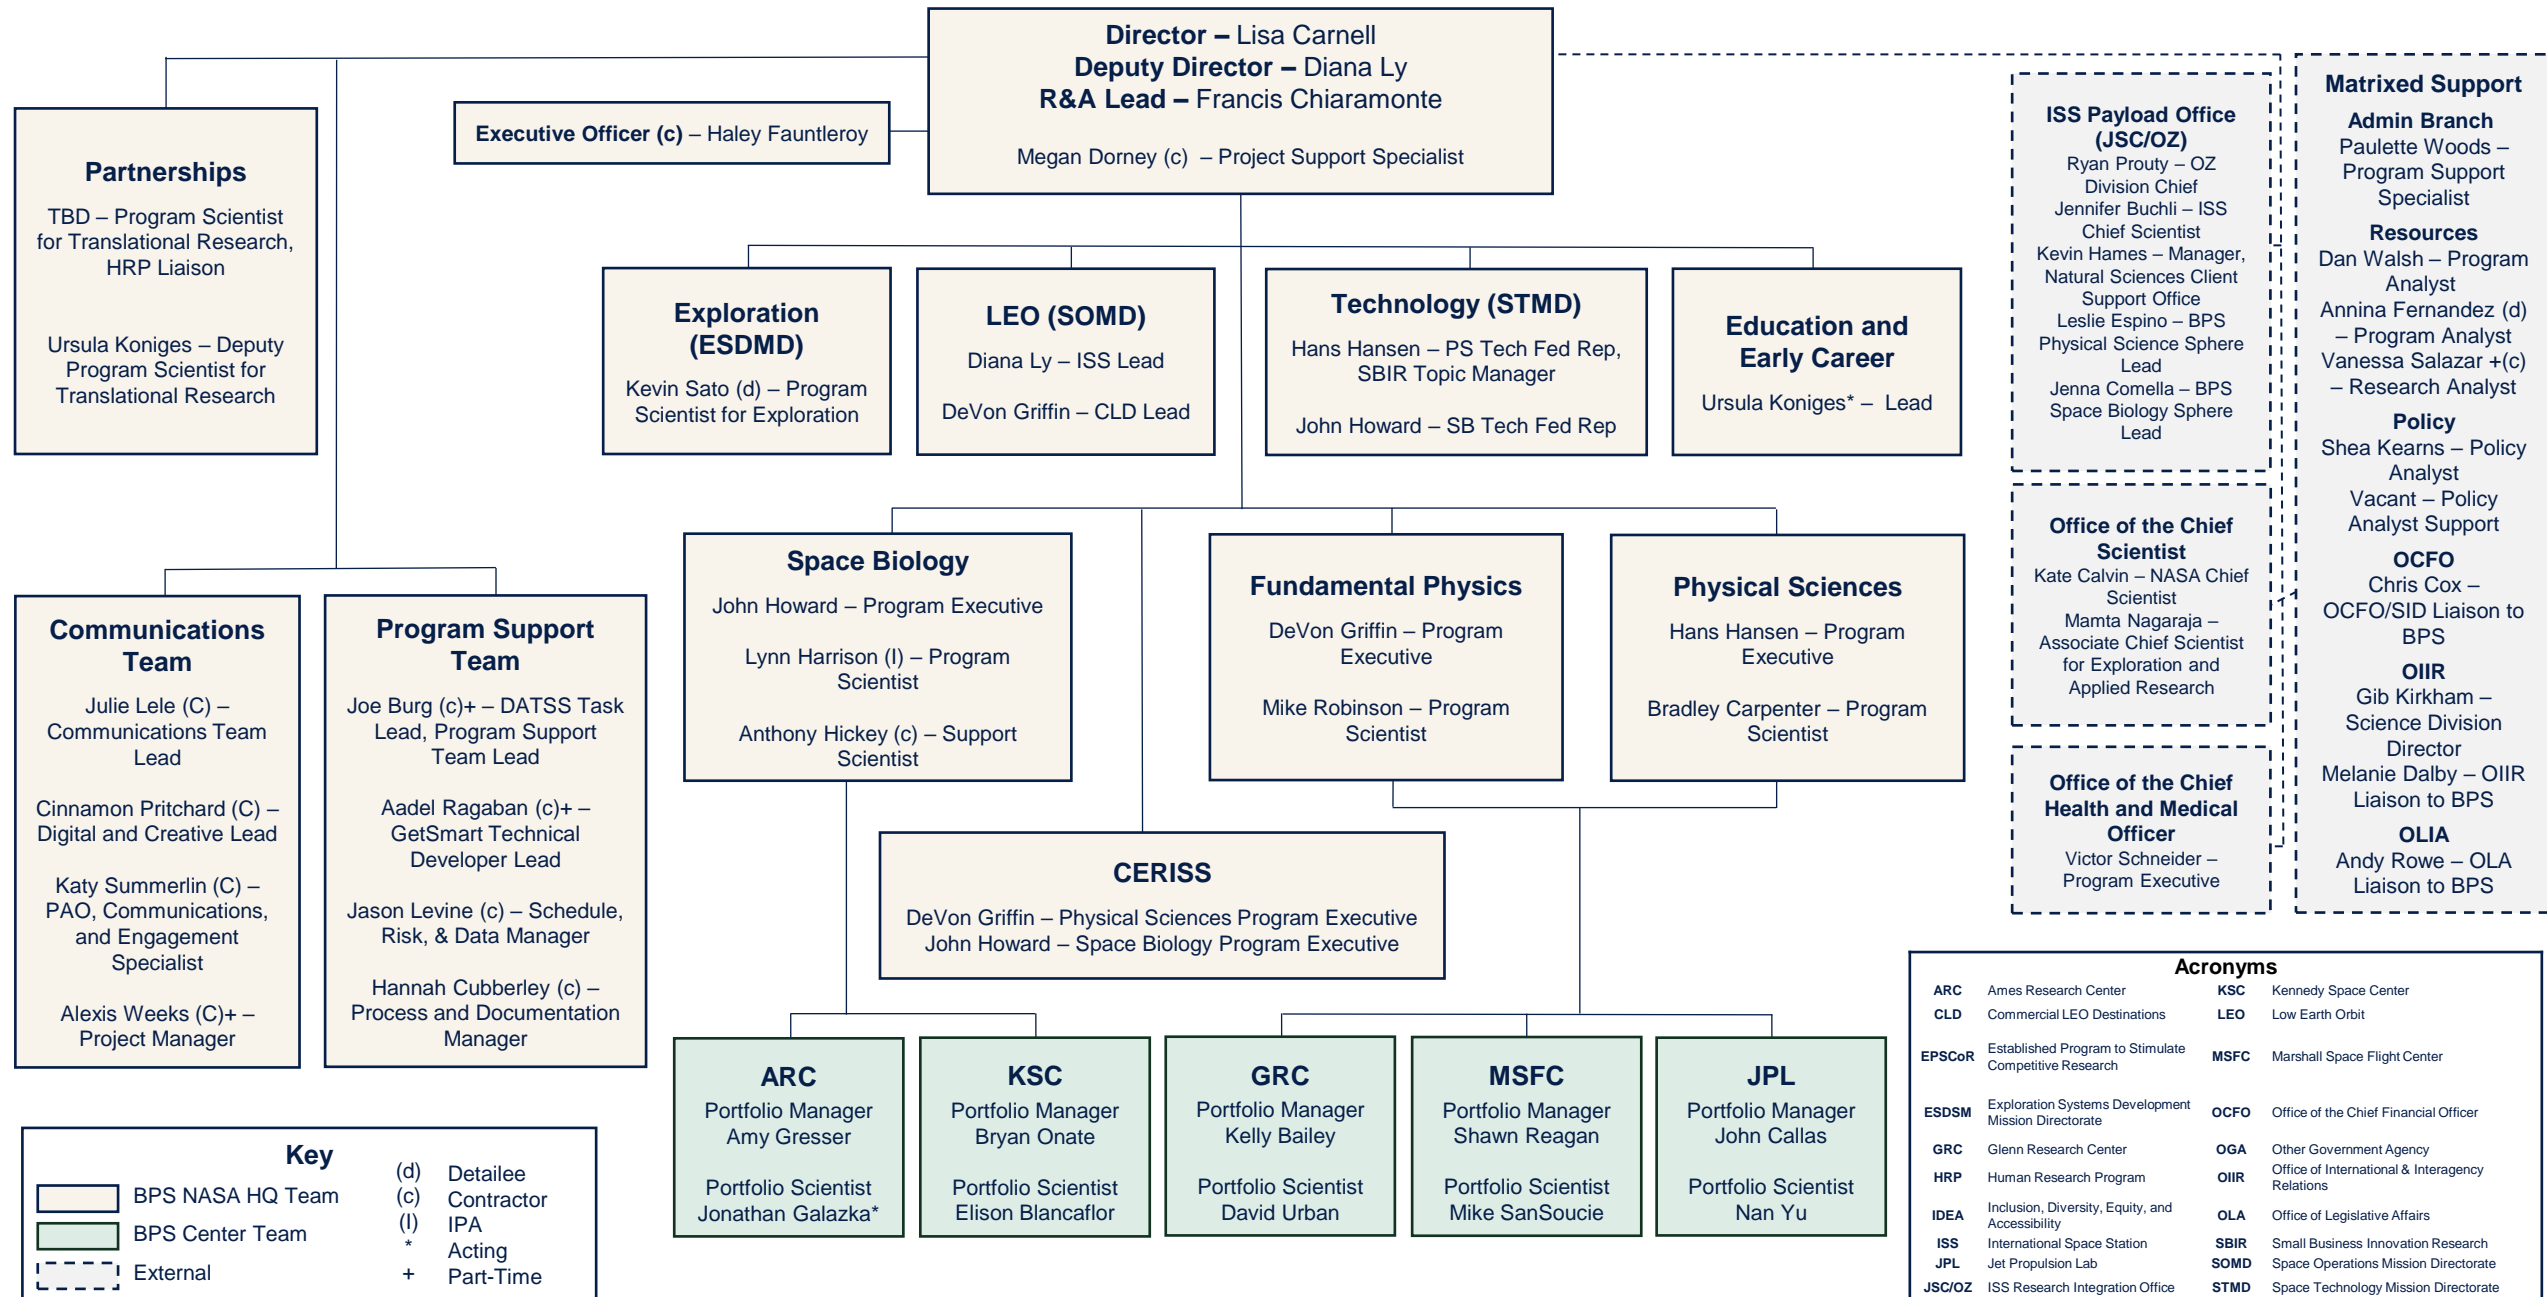

BIOLOGICAL AND PHYSICAL SCIENCES (BPS) ORGANIZATIONAL CHART

6/28/2024

Key

	BPS NASA HQ Team	(d)	Detailee
	BPS Center Team	(c)	Contractor
	External	(I)	IPA
		*	Acting
		+	Part-Time

Acronyms			
ARC	Ames Research Center	KSC	Kennedy Space Center
CLD	Commercial LEO Destinations	LEO	Low Earth Orbit
EPSCoR	Established Program to Stimulate Competitive Research	MSFC	Marshall Space Flight Center
ESDSM	Exploration Systems Development Mission Directorate	OCFO	Office of the Chief Financial Officer
GRC	Glenn Research Center	OGA	Other Government Agency
HRP	Human Research Program	OIIR	Office of International & Interagency Relations
IDEA	Inclusion, Diversity, Equity, and Accessibility	OLA	Office of Legislative Affairs
ISS	International Space Station	SBIR	Small Business Innovation Research
JPL	Jet Propulsion Lab	SOMD	Space Operations Mission Directorate
JSC/OZ	ISS Research Integration Office	STMD	Space Technology Mission Directorate