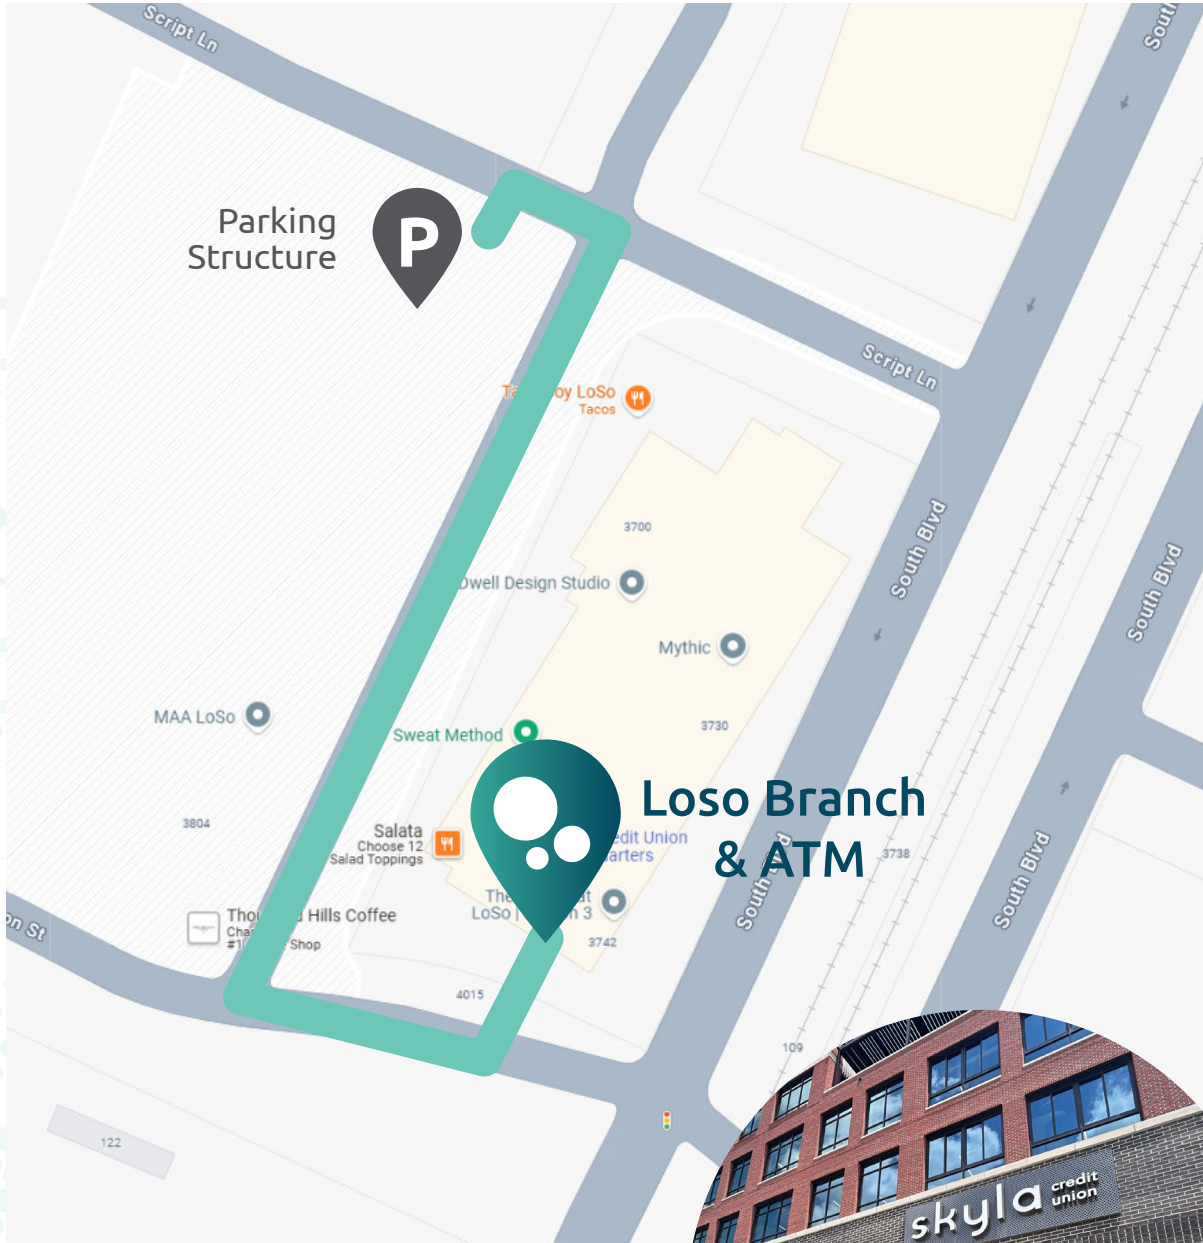

# Skyla Credit Union - LoSo Branch

3700 South Blvd Suite 140, Charlotte, NC 28209

LoSo Branch  
& ATM

Front entrance & ATM located  
next to Salata