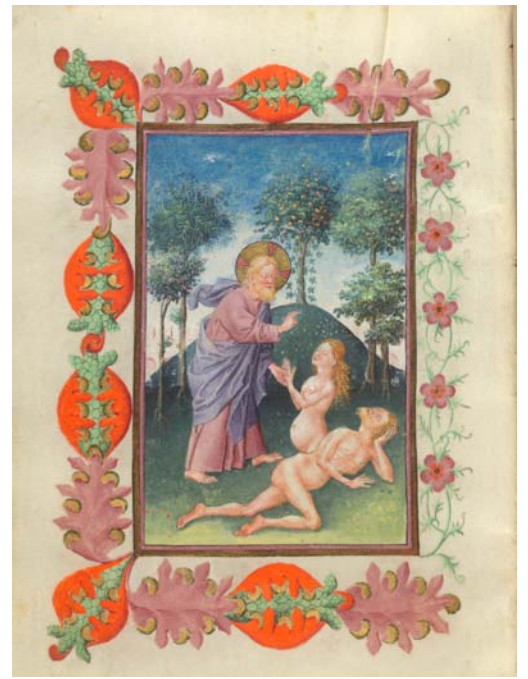

18.
Creation of Eve
Hours of Catherine of Cleves, in Latin
Netherlands, Utrecht, ca. 1440
Illuminated by the Master of Catherine of Cleves
Purchased on the Belle da Costa Greene Fund with the assistance of the Fellows, 1963; MS M.917, page 138