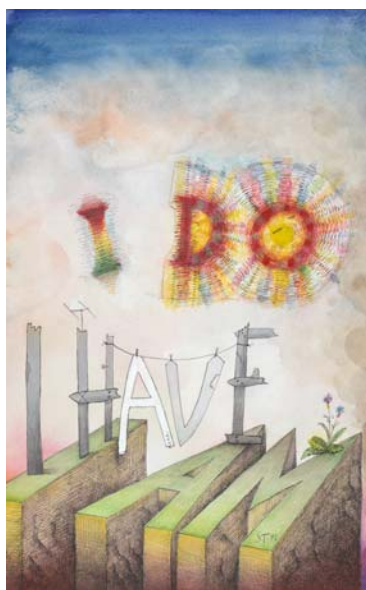

10

For high-resolution images, contact: Kate Lydecker (212) 715-1602 / lydeckerk@ruderfinn.com

All images by Saul Steinberg (1914–1999)

© 2006 The Saul Steinberg Foundation / Artists Rights Society (ARS), New York

1. *Library*, 1986–87

Pencil and mixed media on wood assemblage
68 1/2 x 31 x 23 inches (174 x 78.7 x 58.4 cm)
Collection of Carol and Douglas Cohen

2. *Santa Claus as Christmas Tree*, 1949 or later

Offset printing, black-and-white lineshot
7 x 5 inches (17.8 x 12.7 mm)
Published by The Museum of Modern Art
Collection of Tom Bloom

3. *Three Liberties*, 1949–51

Ink and watercolor on paper
14 x 23 inches (35.6 x 58.4 cm)
The Saul Steinberg Foundation, New York

4. *Underground*, 1946

Ink on paper
23 x 14 inches (58.4 x 35.6 cm)
Collection of Richard and Ronay Menschel

5. *Curtain design for Rossini, The Count Ory*, 1958

Ink, watercolor, and colored pencil on paper
14 1/2 x 23 inches (36.8 x 58.4 cm)
The Saul Steinberg Foundation, New York

6. *Untitled (Pineapple)*, ca. 1970

Pencil, colored pencil, collage, watercolor, ink, and rubber stamps on lithographically imprinted paper
23 1/2 x 30 inches (59.7 x 76.2 cm)
The Saul Steinberg Foundation, New York

7. *Artist*, 1970

Pencil, colored pencil, ink, and rubber stamps on paper
22 1/2 x 28 1/2 inches (57.2 x 72.4 cm)
The Saul Steinberg Foundation, New York

8. *Techniques at a Party*, 1953

Ink, colored pencil, and watercolor on paper
14 1/2 x 23 inches (36.8 x 58.4 cm)
The Saul Steinberg Foundation, New York

9. *Woman in Tub*, 1949

Gelatin silver print
12 3/4 x 11 1/4 inches (32.4 x 28.6 cm)
The Saul Steinberg Foundation, New York

10. *I Do, I Have, I Am*, 1971

Ink, marker pens, ballpoint pen, pencil, crayon, gouache, watercolor, and collage on paper
22 3/4 x 14 inches (57.8 x 35.6 cm)
The Saul Steinberg Foundation, New York