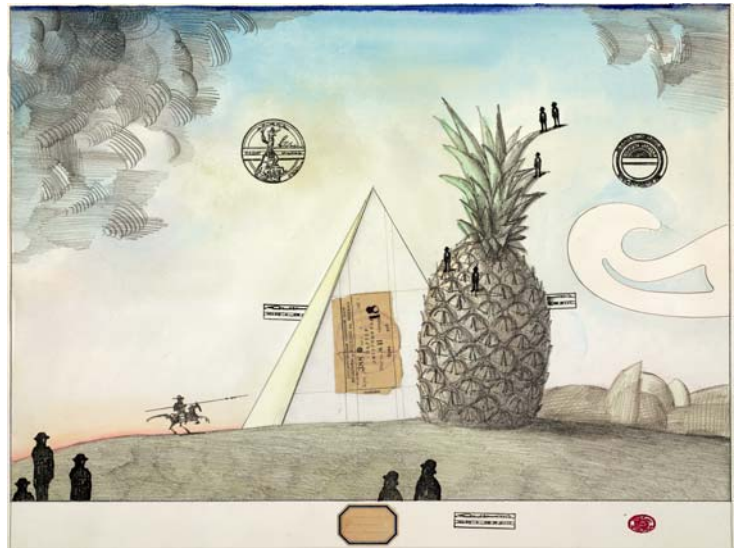

SAUL STEINBERG: ILLUMINATIONS

December 1, 2006 through March 4, 2007

Selected Press Images

1

2

3

4

5

2. *Santa Claus as Christmas Tree*, 1949 or later

Offset printing, black-and-white lineshot
7 x 5 inches (17.8 x 12.7 mm)
Published by The Museum of Modern Art
Collection of Tom Bloom

3. *Three Liberties*, 1949–51